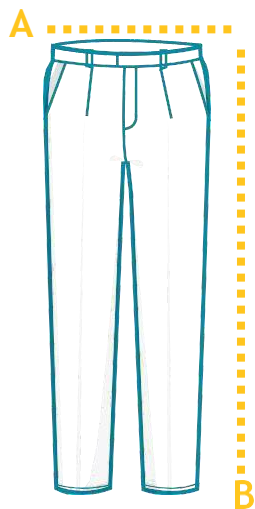

B - Body Length

Lay garment flat. Measure from high point of shoulder to hem.

Size	0	2	4	6	8	10	12	14	16	18	20	22	24
Length	14	15	16	16.5	17	18	19	20	21	22	23	24	25.5
Chest	19	19.5	20	21.5	22.5	24	25	26	27	27.5	28	29	30

MEASUREMENT IN INCHES

For Bottom

A - Waist

1/2 Waist. Lay garment flat. Measure edge to edge at top of waist and double it to get total waist

B - Body Length

Lay garment flat. Measure from top of waist to bottom hem.

Size	0	2	4	6	8	10	12	14	16	18	20	22	24	26	28	30
Waist	16	18	20	22	24	26	28	30	32	34	36	37	38	40	41.5	42
Body Length	24	26	28	30	32	33	36	38	40	41	42	43	44	45	46	47

MEASUREMENT IN INCHES