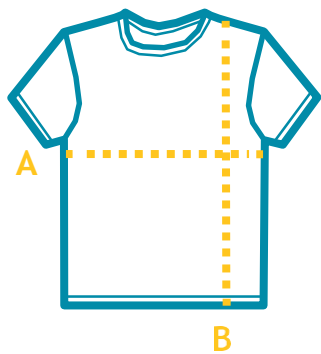

Back Pack

Swim Cap

PE Bag

SIZING GUIDE

For Top

A - Chest

1/2 Chest. Lay garment flat. Measure 1 inch below arm hole and double it to get total chest

B - Body Length

Lay garment flat. Measure from high point of shoulder to hem.

Size	0	2	4	6	8	10	12	14	16	18	20	22	24
Length	14	15	16	16.5	17	18	19	20	21	22	23	24	25.5
Chest	19	19.5	20	21.5	22.5	24	25	26	27	27.5	28	29	30

MEASUREMENT IN INCHES

For Bottom

A - Waist

1/2 Waist. Lay garment flat. Measure edge to edge at top of waist and double it to get total waist

B - Body Length

Lay garment flat. Measure from top of waist to bottom hem.